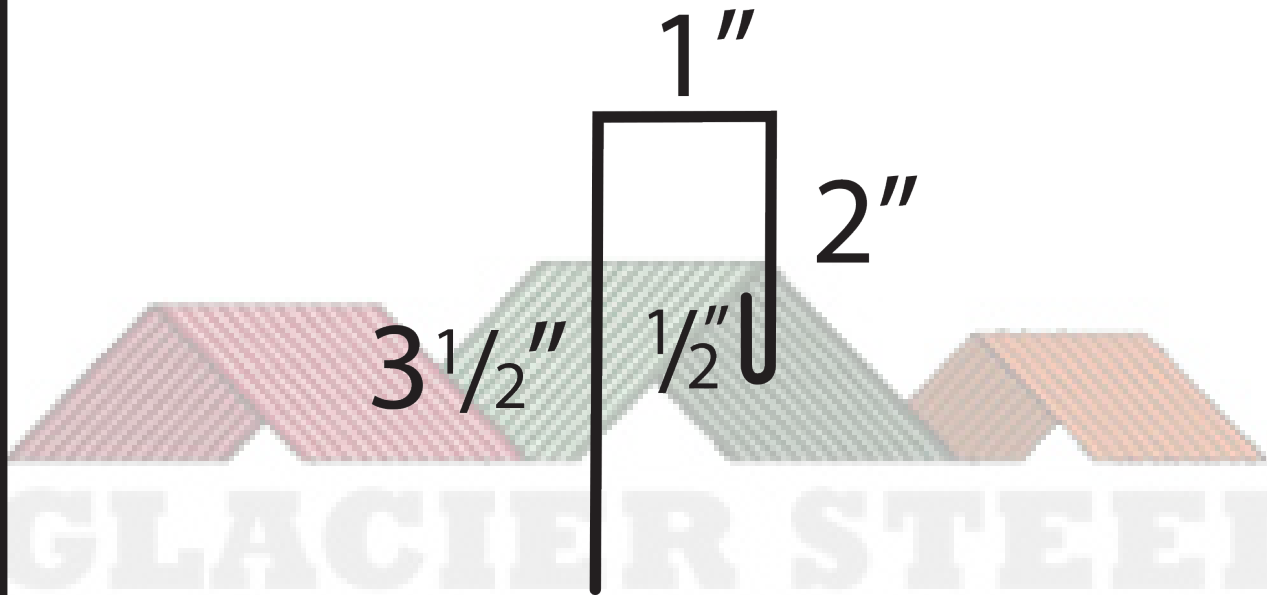

25

GLACIER STEEL
ROOFING PRODUCTS

2" J-Metal

7"

Glacier Steel
139 Alder Dr.
Kalispell, MT 59901
PH: 406.892.7525
FX: 406.892.7526

W W W . G L A C I E R S T E E L . C O M