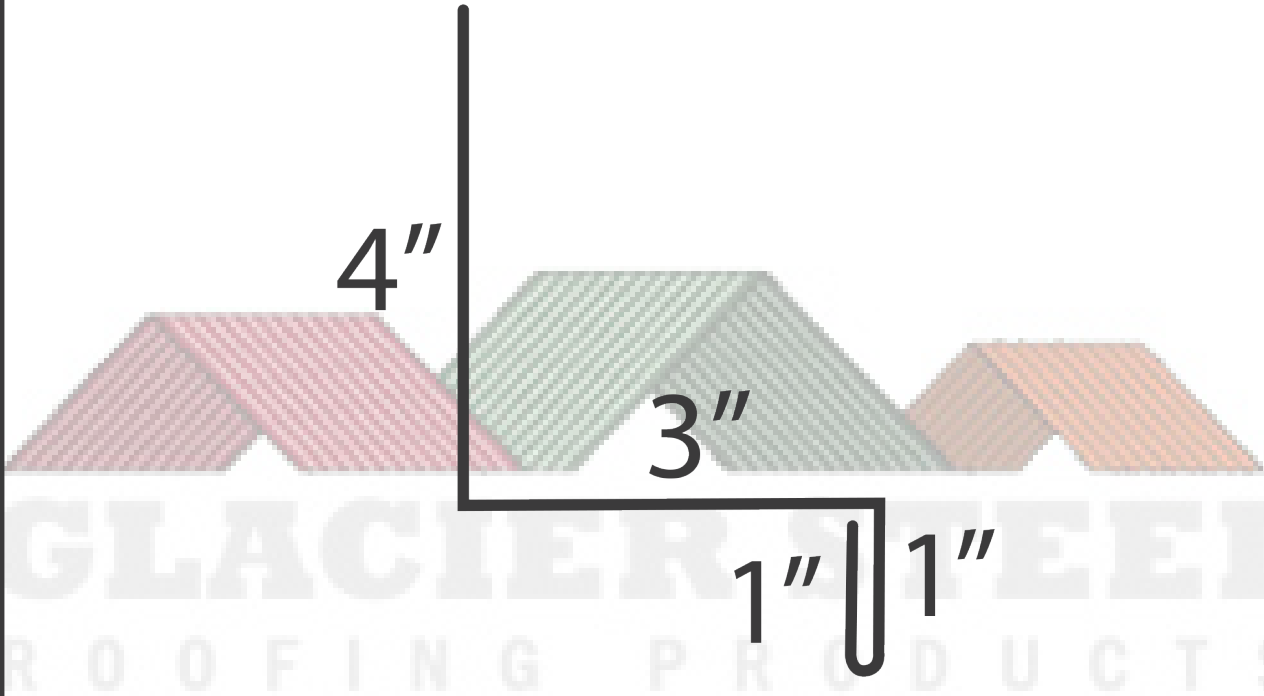

44

Sidewall #2 (s/s)

9"

Glacier Steel
139 Alder Dr.
Kalispell, MT 59901
PH: 406.892.7525
FX: 406.892.7526

W W W . G L A C I E R S T E E L . C O M